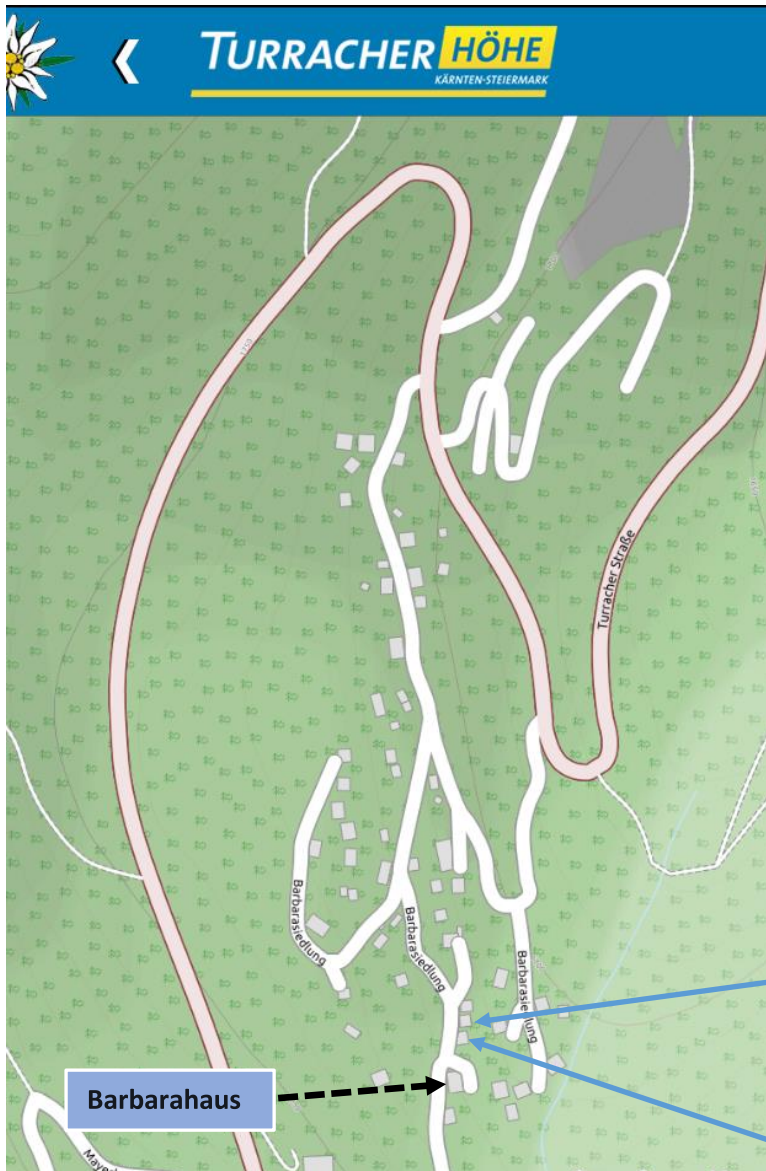

Detailed situation for the Bärenhütte and Turracher Berghütte

To find the location of the Baerenhutte and the Turracher Berghutte is sometimes difficult. The easiest way is to use well-known navigation apps: for example Google Maps and WAZE. These have been tested by us and work usually excellently. For guests who want to reach the huts in a different way, we have a route description with photos and text. Sometimes, it is hard to found the houses in the dark, because there is almost no lighting in winter time and there can sometimes be a lot of snow. In case of problems, please call our Hostess Heike or our concierge Ali. Their telephone numbers will be communicated in the confirmation letters/emails.

The house numbers are **not** consecutive as in the Netherlands. The numbering is based on the last house to be built gets the highest number over the entire Turracherhöhe and Turrach village!

The detailed location of the Bärenhütte and the Turracher Berghütte at the Barbarasiedlung in Turracherhöhe.

The addresses:

Turracher Berghütte:

Barbarasiedlung 323, A-8864 Turracherhöhe

Navigation coordinates google maps:

46.928493153370496, 13.871199869515381

Bärenhütte:

Barbarasiedlung 324, A-8864 Turracherhöhe

Navigation coordinates google maps:

46.928353943314846, 13.871092581158178

**Turracher
Berghütte**

* * * *

* * * *

Attached is a correct photo of the Turracherhöhe Tourismus Verein of the Surroundings near the Turracher Berghutte and Bärenhutte.